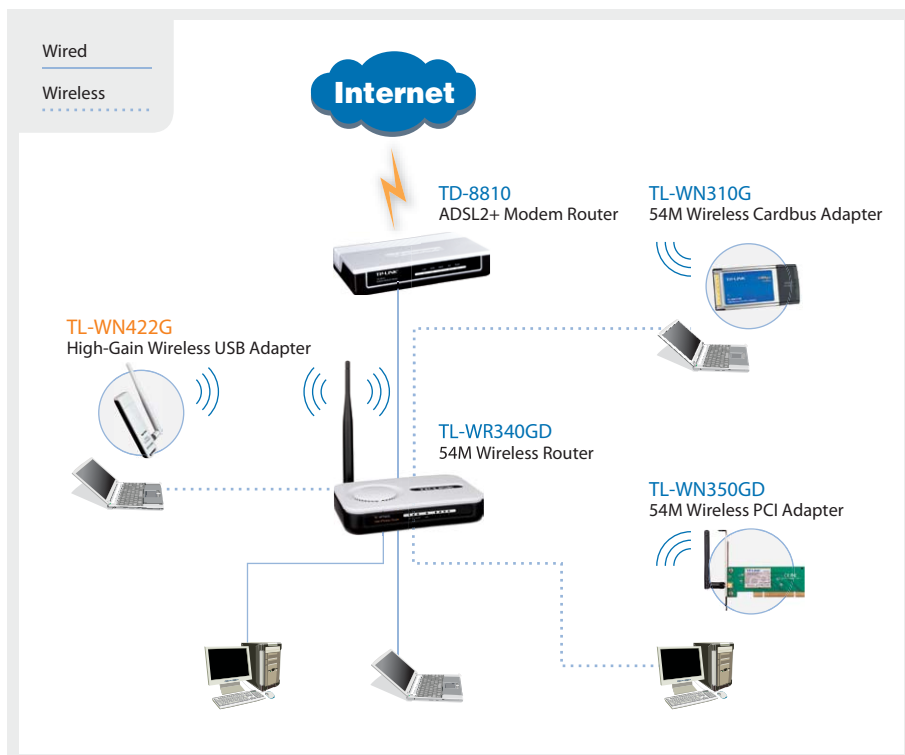

Specifications:

Standards	IEEE 802.11g
	IEEE 802.11b
Interface	A-type USB 2.0 Connector
Wireless Signal Rates With Automatic Fallback	11g: 54/48/36/24/12/9/6 Mbps (Auto -Sensing)
	11b: 11/5.5/2/1 Mbps (Auto -Sensing)
Frequency Range	2.4-2.4835GHz
Wireless Transmit Power	20dBm(MAX)*
Modulation Type	DBPSK, DQPSK, OFDM, CCK
	54M: -68dBm@10% PER
	11M: -85dBm@8% PER
	6M: -88dBm@10% PER
	1M: -90dBm@8% PER
Receiver Sensitivity	
Antenna Type	Detachable Omni Directional (RP-SMA connector)
Security	WEP, WPA/WPA2, WPA-PSK/WPA2-PSK (TKIP/AES)
Media Access Control	CSMA/CA with ACK
Certifications	FCC, CE
Operating temperature	0°C~40°C (32°F~104°F)
Storage temperature	-40°C~70°C (-40°F~158°F)
Relative humidity	10% ~ 90%, non condensation
Storage Humidity	5%~95% non-condensing
Dimensions	3.7 x 1.0 x 0.4in. (93.5 x 26 x 11mm)

* EIRP - total effective radiated power is 20 dBm(100mW), antenna gain will not influence wireless transmit power

Diagram:

Features:

- USB 2.0, portable and flexible
- Supports Ad-Hoc/Infrastructure modes
- Supports 54/48/36/24/18/12/9/6Mbps or 11/5.5/2/1Mbps data transfer rates
- Provides soft AP Mode, and PSP connection*
- Supports WEP encryptions, as well as WPA/WPA2 and WPA-PSK/WPA2-PSK encryptions and mechanisms
- Supports Windows 2000, XP, Vista
- 4dBi high-gain antenna attached

* PSP connection is supported by Windows 2000, XP only.

Package:

- High-Gain Wireless USB Adapter TL-WN422G
- 100cm USB Extension Cable
- Quick Installation Guide
- Resource CD, including:
  - TL-WN422G Wireless Client Utility and Drivers
  - User Guide
  - Other Helpful Information

Related Products:

- 54M Wireless Router TL-WR340GD
- 54M Wireless Cardbus Adapter TL-WN353GD
- ADSL2+ Modem Router TD-8810

Specifications are subject to change without notice. is a registered trademark of TP-LINK Technologies Co., Ltd. Other brands and product names are trademarks or registered trademarks of their respective holders. No part of the specifications may be reproduced in any form or by any means or used to make any derivative such as translation, transformation, or adaptation without permission from TP-LINK Technologies Co., Ltd.