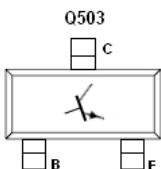

modifications		date	name	description	pages
date	name			Ubiquiti Litebeam-M5 revers	3
01.09.2020	kkk				page no.
				diagram no.	1

modifications		date	name	description	pages
date	name			Ubiquiti Litebeam-M5 revers	3
01.09.2020	kkk				page no. 2