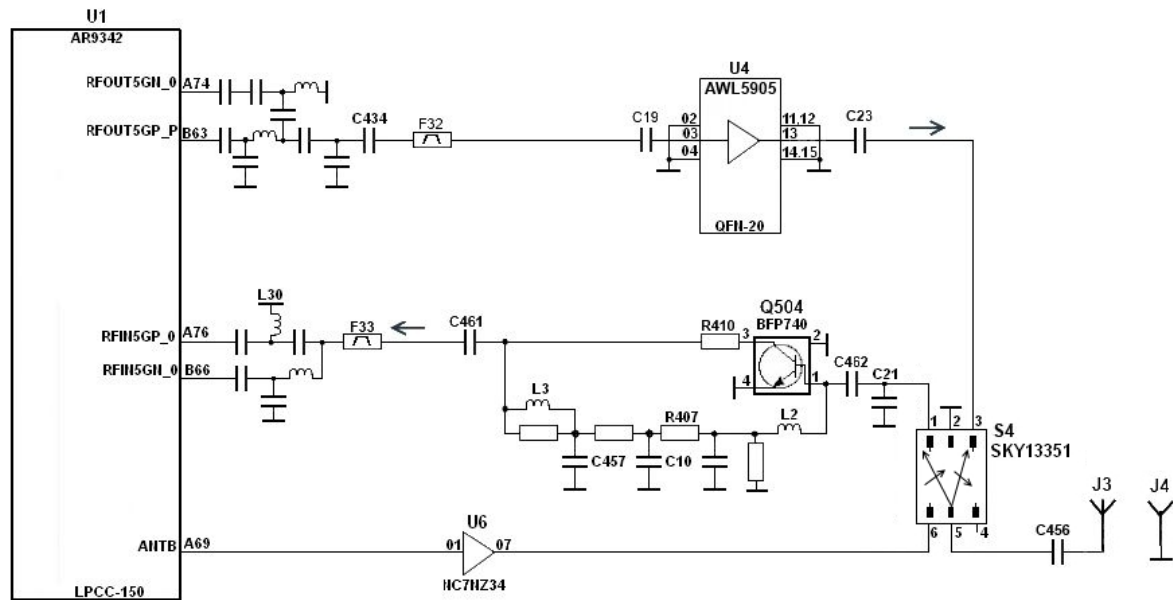

modifications		date	name	description	pages
date	name			Ubiquiti Litebeam-M5 revers	3
01.09.2020	kkk				page no.
				diagram no.	1

modifications		date	name	description	pages
date	name			Ubiquiti Litebeam-M5 revers	3
01.09.2020	kkk				page no. 2

modifications		date	name	description	pages
date	name			Ubiquiti Litebeam-M5 revers	
01.09.2020	kkk				page no. 3