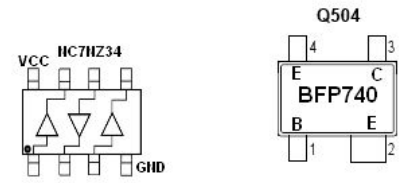

modifications		date	name	description	pages
date	name			Ubiquiti Litebeam-M5 revers	3
01.09.2020	kkk				page no.
				diagram no.	1

modifications		date	name	description	pages
date	name			Ubiquiti Litebeam-M5 revers	3
01.09.2020	kkk				page no. 2