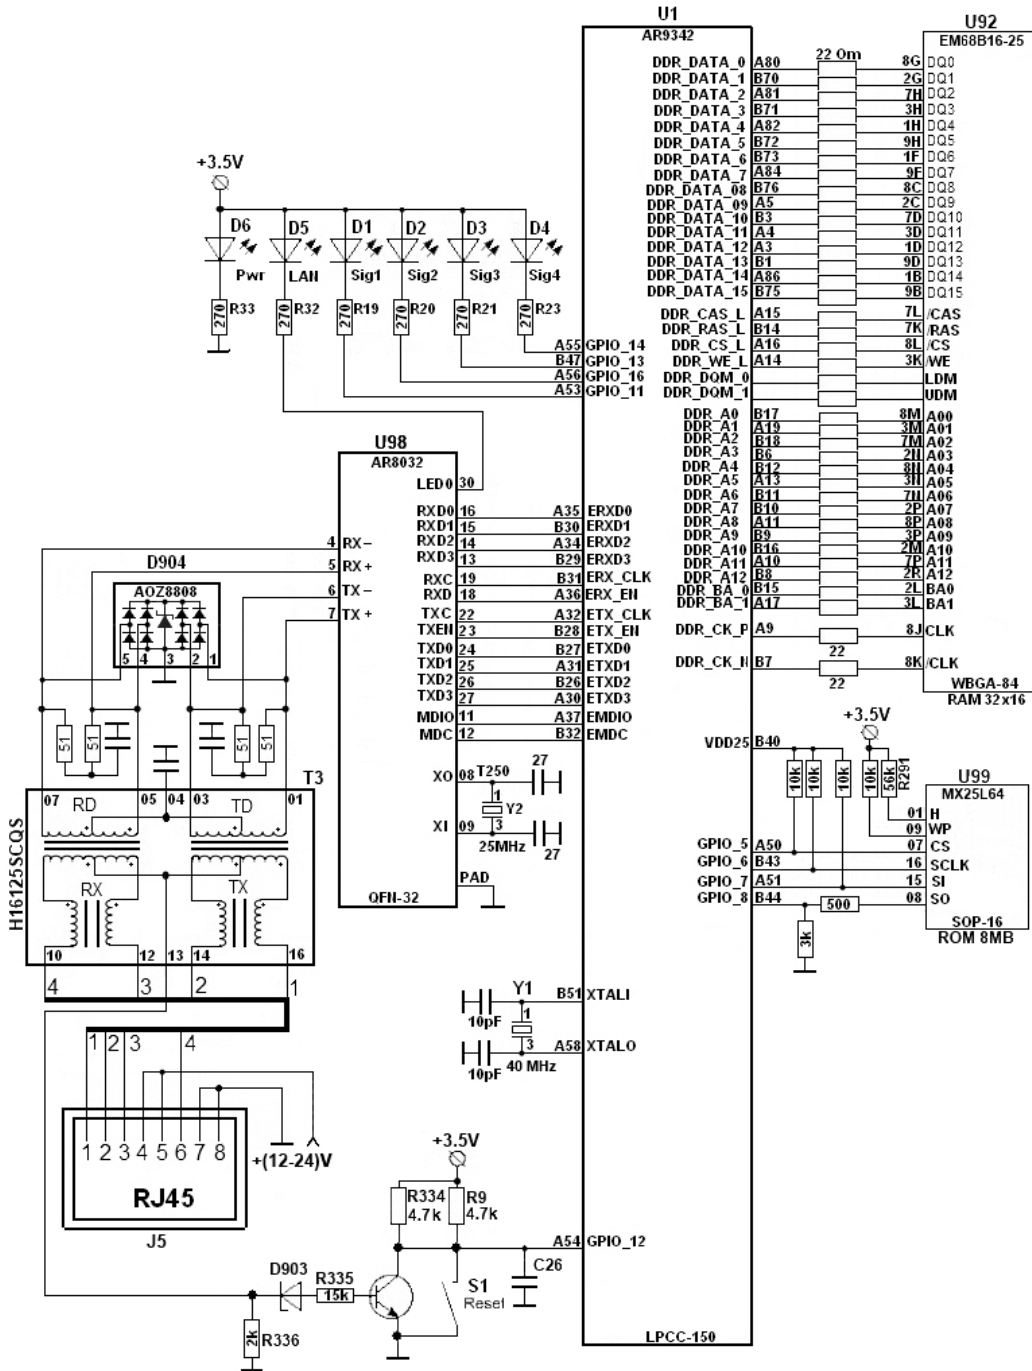

modifications		date	name	description	pages
date	name			Ubiquiti Litebeam-M5 revers	3
01.09.2020	kkk				page no.
				diagram no.	1

modifications		date	name	description	pages
date	name			Ubiquiti Litebeam-M5 revers	3
01.09.2020	kkk				page no. 2

modifications		date	name	description	pages
date	name			Ubiquiti Litebeam-M5 revers	
01.09.2020	kkk				page no. 3