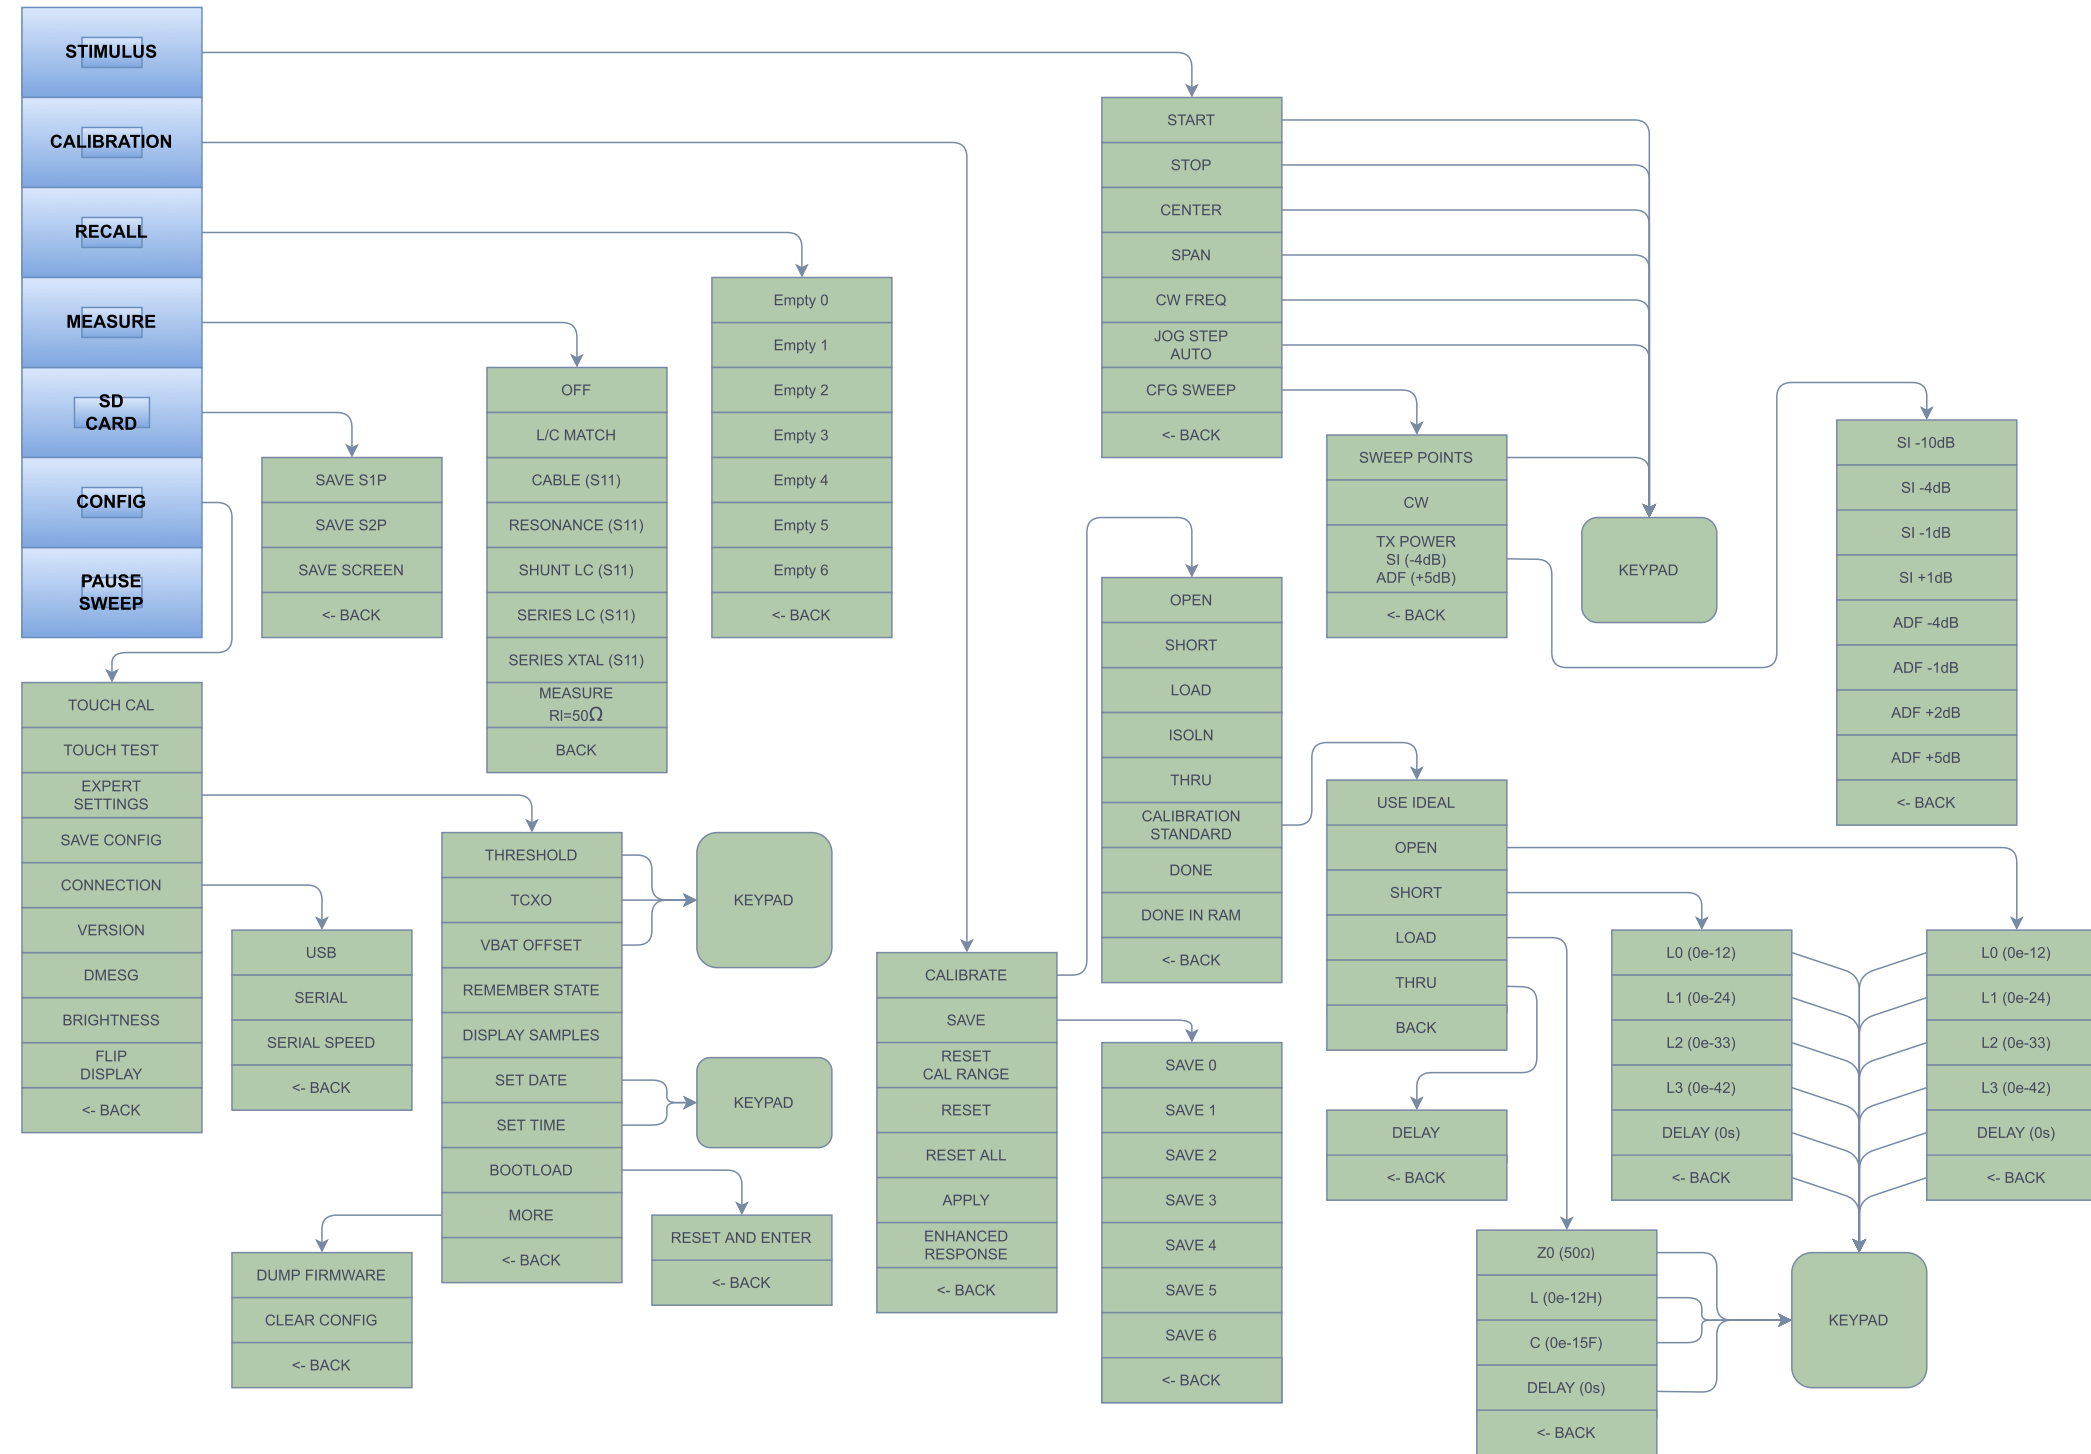

LiteVNA Menu Map

Firmware version 1.2 Feb 14 2022

MAIN MENU

MAIN MENU

Version 1.0
LA3FY © 2022