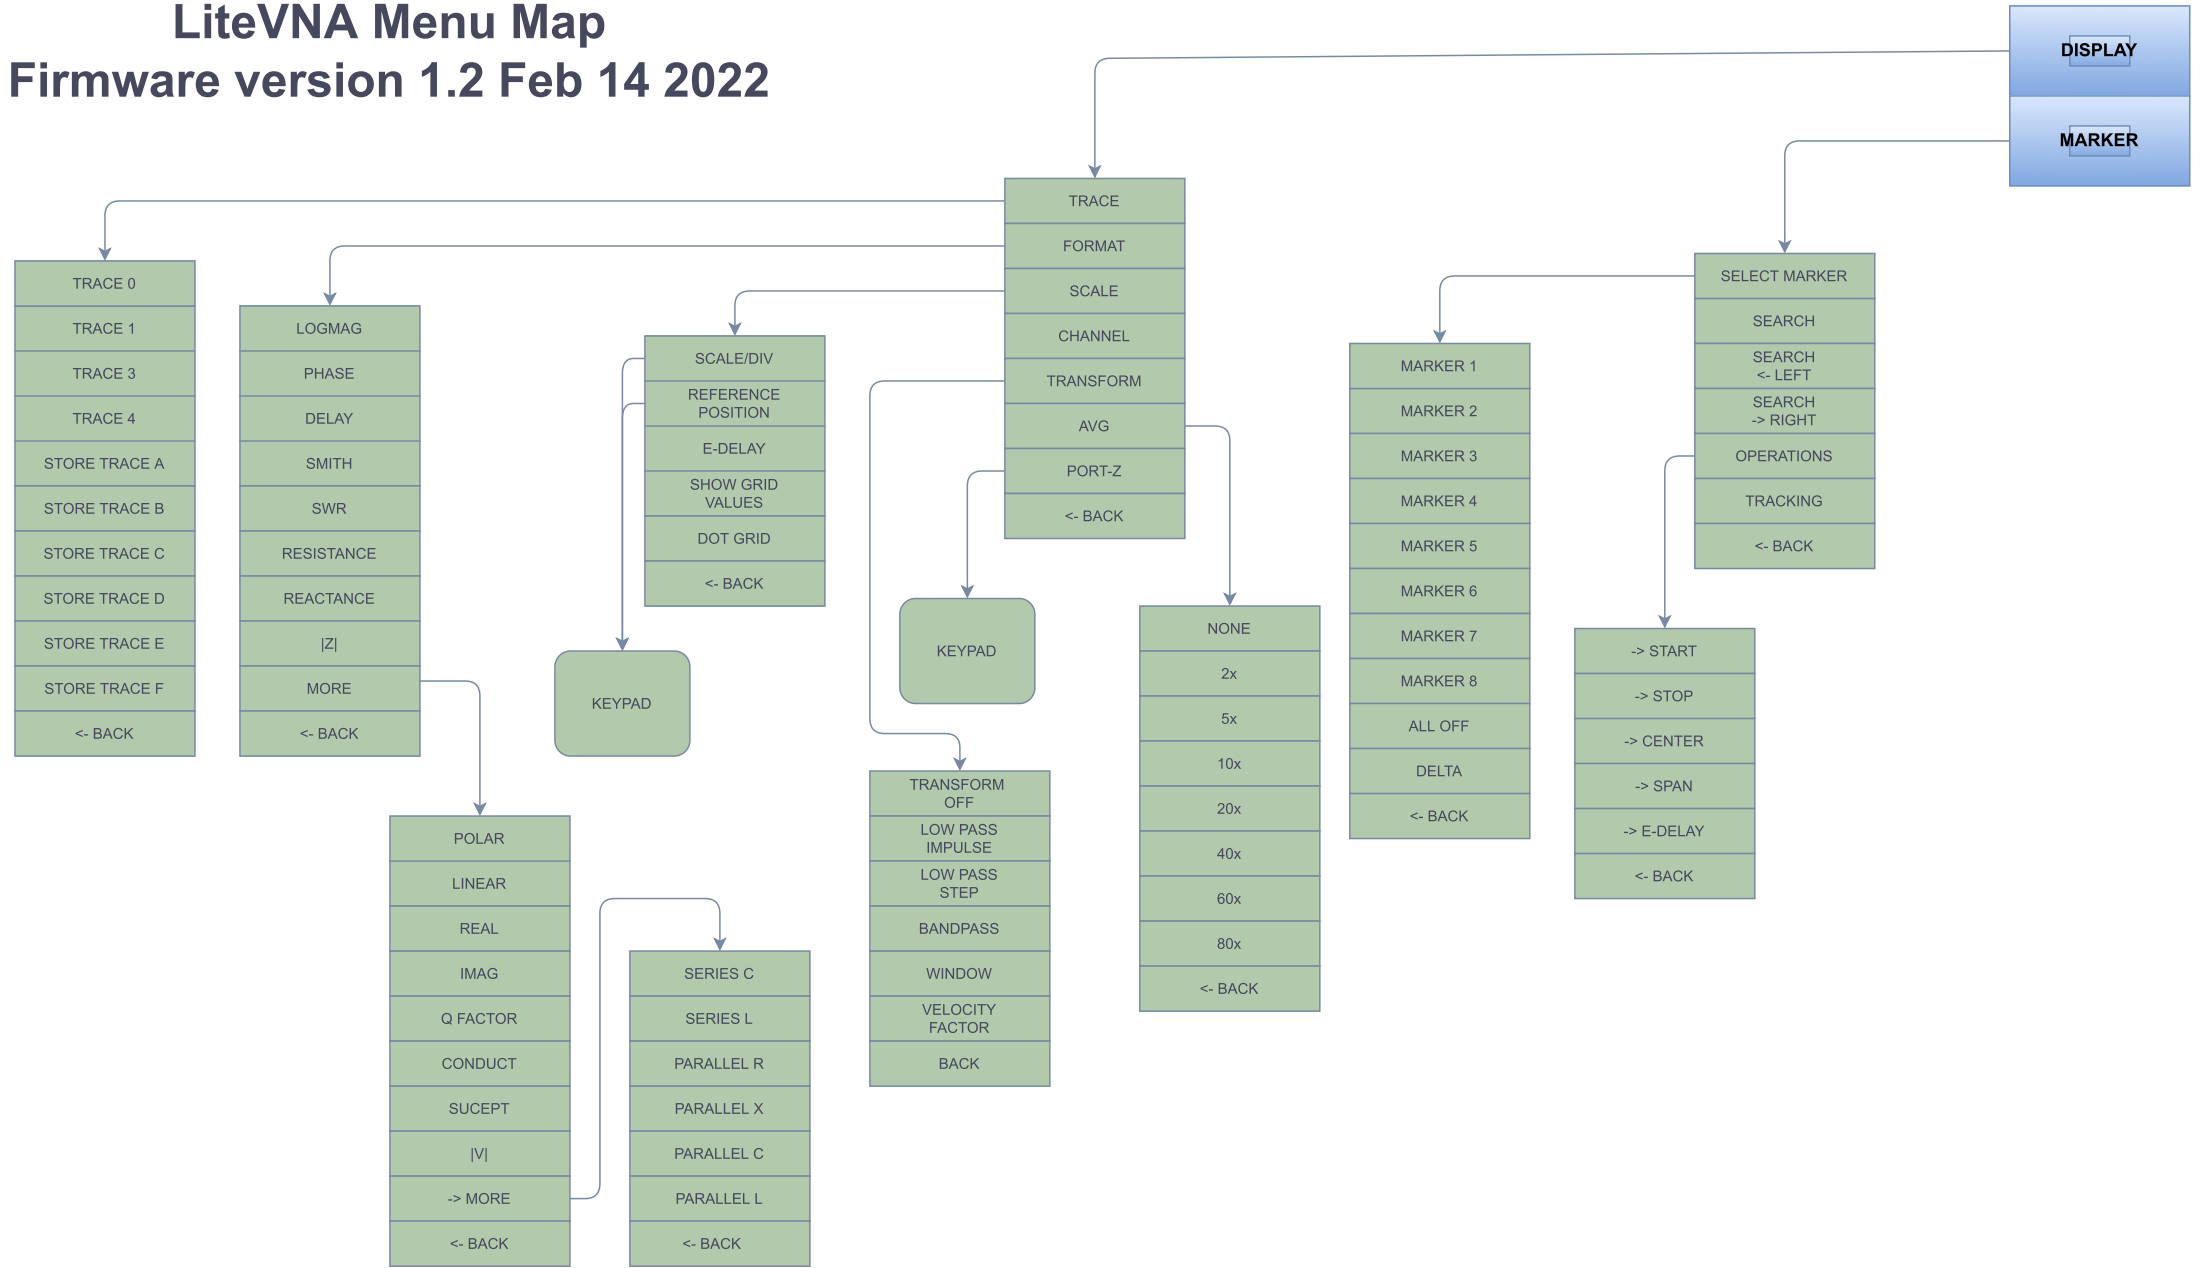

LiteVNA Menu Map

Firmware version 1.2 Feb 14 2022

MAIN MENU

MAIN MENU

Version 1.0
LA3FY © 2022